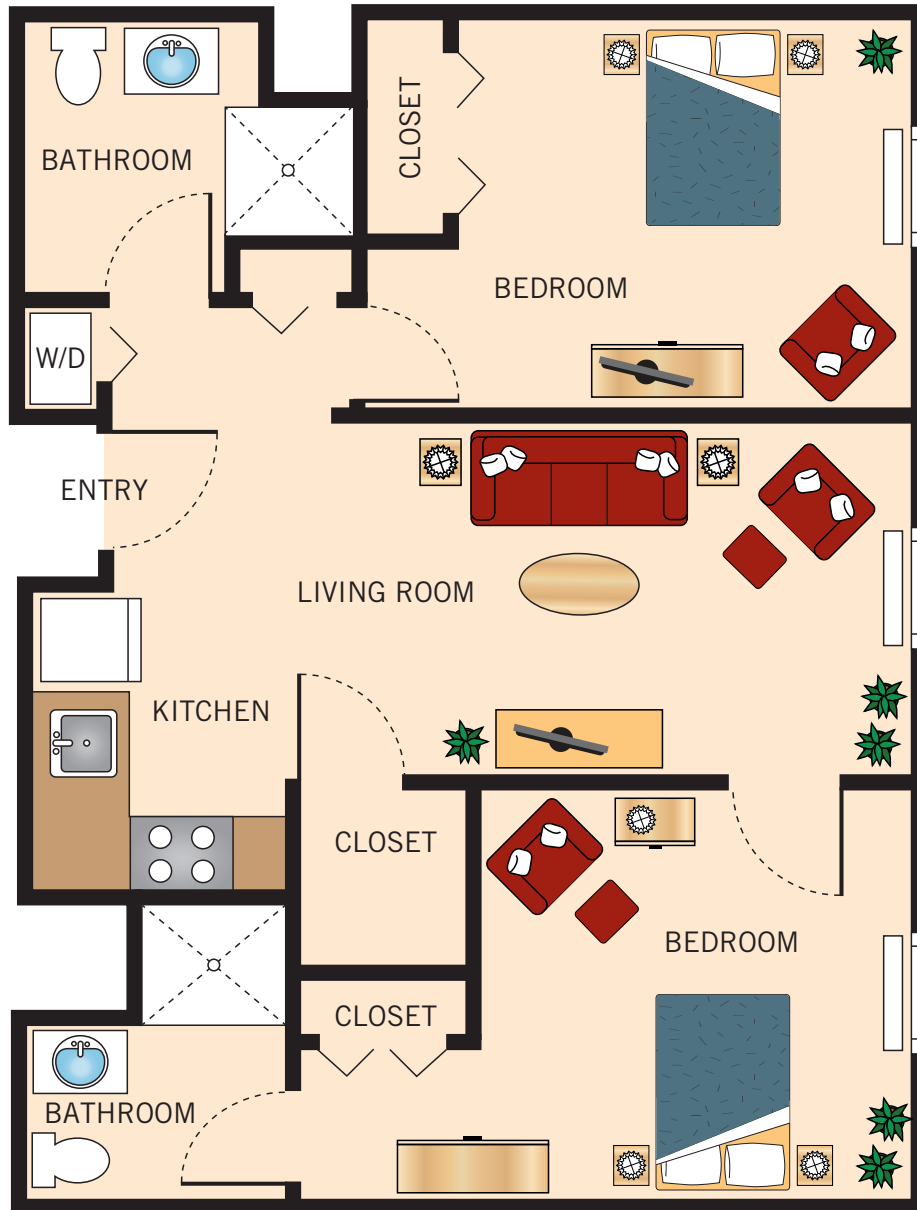

**STUDIO**

330 Square Feet

Floor plans are not to scale and are shown for comparative purposes only.  
Actual apartment floor plans may have minor variations.

**ONE BEDROOM**

500 Square Feet

Floor plans are not to scale and are shown for comparative purposes only.  
Actual apartment floor plans may have minor variations.

**ONE BEDROOM WITH DEN**

650 Square Feet

Floor plans are not to scale and are shown for comparative purposes only.  
Actual apartment floor plans may have minor variations.

**TWO BEDROOM**  
780 Square Feet

Floor plans are not to scale and are shown for comparative purposes only.  
Actual apartment floor plans may have minor variations.

**TWO BEDROOM DELUXE**

810 Square Feet

Floor plans are not to scale and are shown for comparative purposes only.  
Actual apartment floor plans may have minor variations.