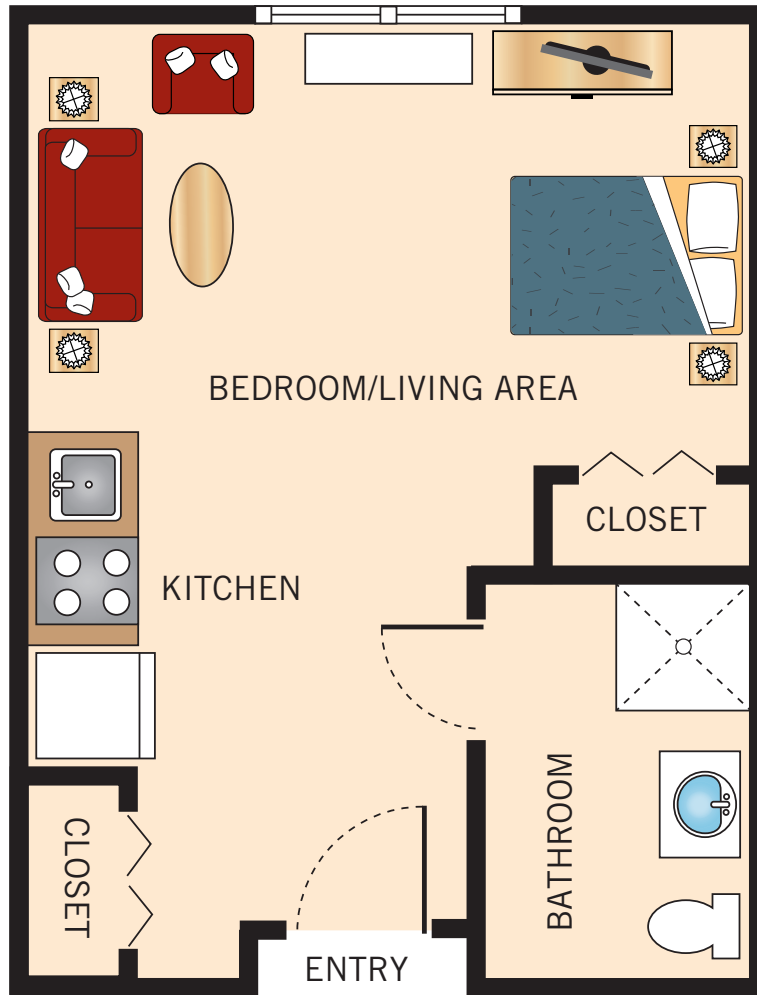

**STUDIO**

330 Square Feet

Floor plans are not to scale and are shown for comparative purposes only.  
Actual apartment floor plans may have minor variations.

**ONE BEDROOM**

500 Square Feet

Floor plans are not to scale and are shown for comparative purposes only.  
Actual apartment floor plans may have minor variations.

**ONE BEDROOM WITH DEN**

650 Square Feet

Floor plans are not to scale and are shown for comparative purposes only.  
Actual apartment floor plans may have minor variations.

**TWO BEDROOM**  
780 Square Feet

Floor plans are not to scale and are shown for comparative purposes only.  
Actual apartment floor plans may have minor variations.

**TWO BEDROOM DELUXE**

810 Square Feet

Floor plans are not to scale and are shown for comparative purposes only.  
Actual apartment floor plans may have minor variations.