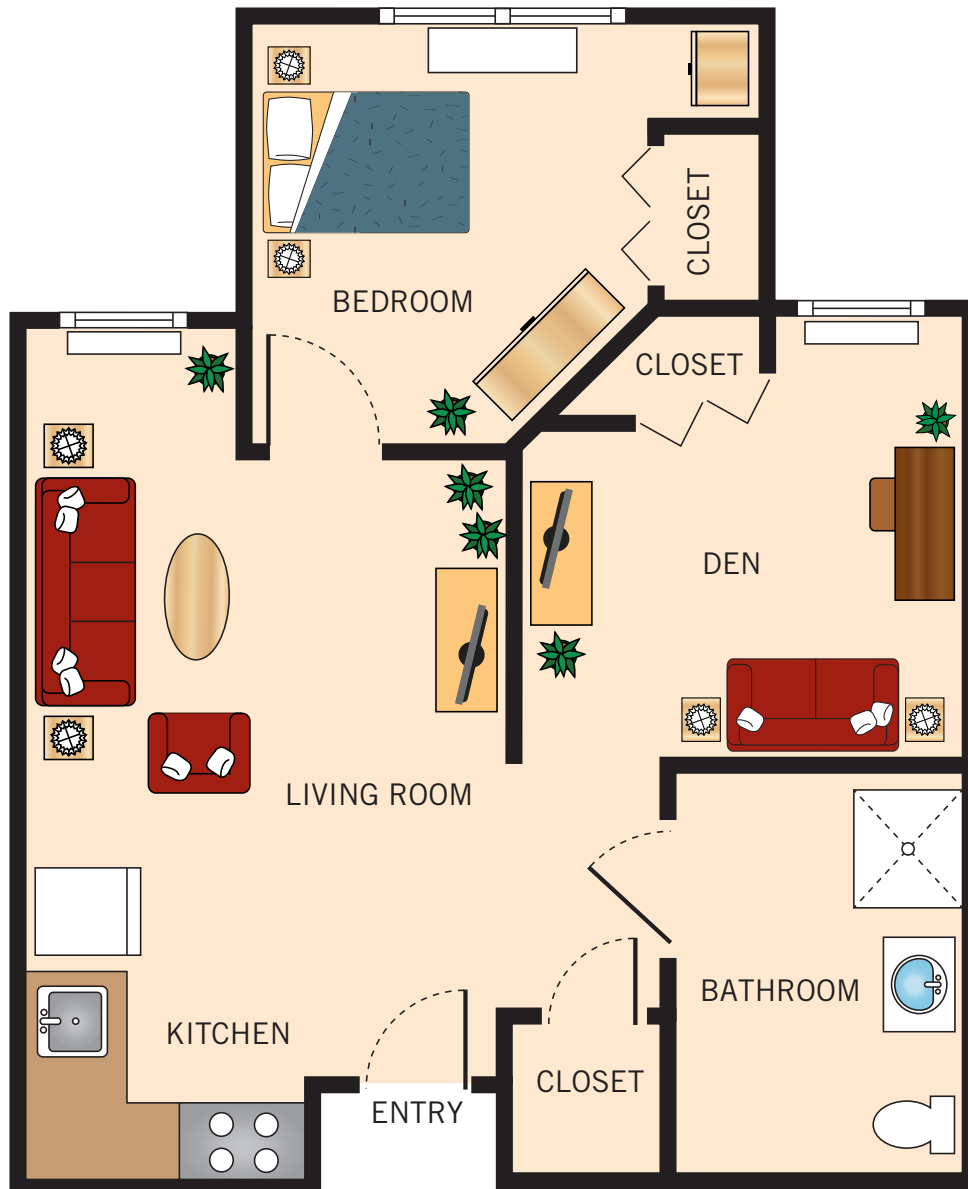

**STUDIO**

330 Square Feet

Floor plans are not to scale and are shown for comparative purposes only.  
Actual apartment floor plans may have minor variations.

**ONE BEDROOM**

500 Square Feet

Floor plans are not to scale and are shown for comparative purposes only.  
Actual apartment floor plans may have minor variations.

**ONE BEDROOM WITH DEN**

650 Square Feet

Floor plans are not to scale and are shown for comparative purposes only.  
Actual apartment floor plans may have minor variations.

**TWO BEDROOM**  
780 Square Feet

Floor plans are not to scale and are shown for comparative purposes only.  
Actual apartment floor plans may have minor variations.

**TWO BEDROOM DELUXE**

810 Square Feet

Floor plans are not to scale and are shown for comparative purposes only.  
Actual apartment floor plans may have minor variations.